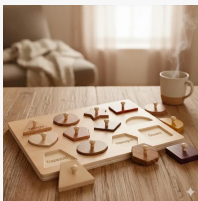

Knobbed Cylinder Blocks

Four sets of graded wooden cylinders. Develops visual discrimination of size — a classic Montessori sensorial material.

Price on request

**Reference*

MONTESSORI

Geometric Solids Set

14 solid natural wood shapes for sensorial exploration. Introduces geometry through touch before formal learning.

Price on request

**Reference*

MONTESSORI

Wooden Shape Puzzle

Knobbed shape puzzle in natural wood. Develops hand-eye coordination and shape recognition for toddlers.